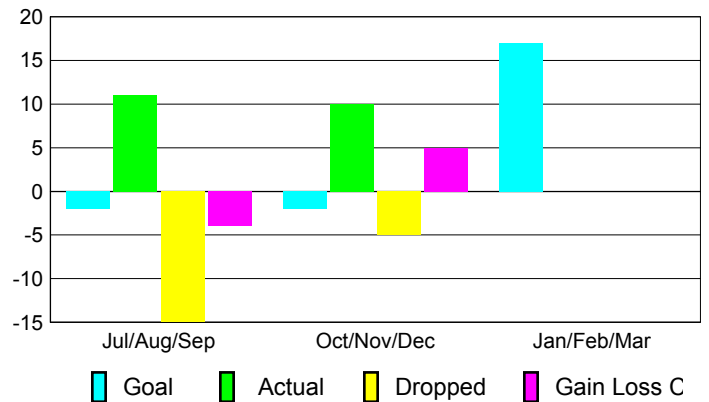

Membership Results 2012-2013

Goal, New, Dropped, Gain/Loss

Comparison of Membership Gain/Loss

Current Year Compared to the Previous Year