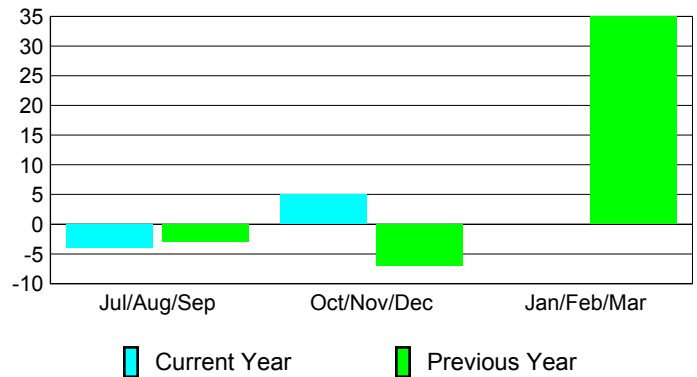

Membership Results
2012-2013

Membership
2011-2012

Month	Net Memb Goal	Actual New Memb	Actual Dropped Memb	Gain/Loss of Memb	Gain/Loss of Memb
Jul/Aug/Sep	-2	11	-15	-4	-3
Oct/Nov/Dec	-2	10	-5	5	-7
Jan/Feb/Mar	17	0	0	0	35
Totals	13	21	-20	1	25

Membership Results 2012-2013

Goal, New, Dropped, Gain/Loss

Comparison of Membership Gain/Loss

Current Year Compared to the Previous Year

Gender Comparison 2012-2013

Jan/Feb/Mar

Male

Female