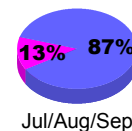

Membership Results
2012-2013

Membership
2011-2012

Month	Net Memb Goal	Actual New Memb	Actual Dropped Memb	Gain/Loss of Memb	Gain/Loss of Memb
Jul/Aug/Sep	-2	11	-15	-4	-3
Oct/Nov/Dec	-2	10	-5	5	-7
Jan/Feb/Mar	17	0	0	0	35
Totals	13	21	-20	1	25

Membership Results 2012-2013

Goal, New, Dropped, Gain/Loss

Comparison of Membership Gain/Loss

Current Year Compared to the Previous Year

Gender Comparison 2012-2013

Jan/Feb/Mar

Male

Female