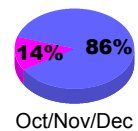

Membership Results
2012-2013

Membership
2011-2012

Month	Net Memb Goal	Actual New Memb	Actual Dropped Memb	Gain/Loss of Memb	Gain/Loss of Memb
Jul/Aug/Sep	-2	11	-15	-4	-3
Oct/Nov/Dec	-2	10	-5	5	-7
Jan/Feb/Mar	17	0	0	0	35
Totals	13	21	-20	1	25

Membership Results 2012-2013

Goal, New, Dropped, Gain/Loss

Comparison of Membership Gain/Loss

Current Year Compared to the Previous Year

Gender Comparison 2012-2013

Jan/Feb/Mar

Male

Female